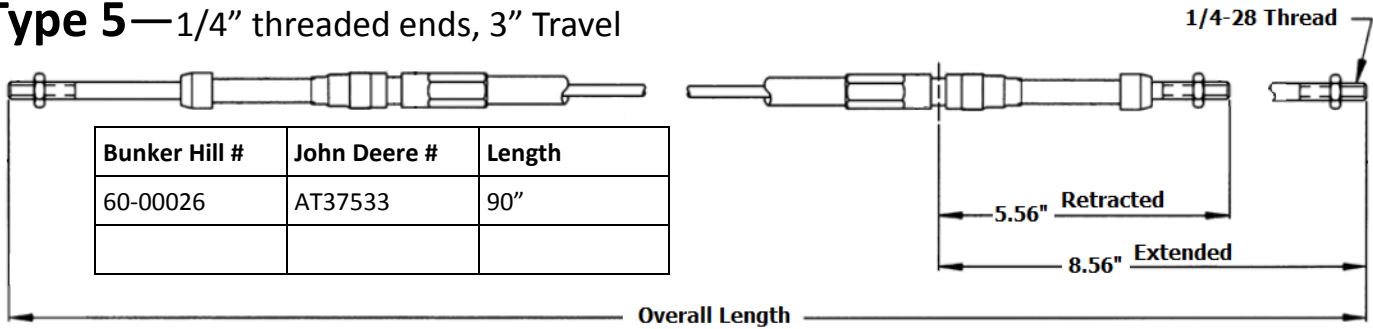

John Deere Winch Control Cables

Type 1—Bent rod end, 3" Travel

Bunker Hill #	John Deere #	Length
60-00008	AT48916	51.25"
60-00044	AT49681	66.12"

Type 2—Bent rod end, 2" Travel

Bunker Hill #	John Deere #	Length
60-00132	AT12824	51-1/4"

Type 3—Bent rod end, 1" Travel

Bunker Hill #	John Deere #	Length
60-00038	T19848	36"
60-00039	AT114506	50"
60-00154	AT22675	25-1/8"

John Deere Winch Control Cables

Type 4—1/4" threaded ends, 2" Travel

Bunker Hill #	John Deere #	Length
60-00015	AT151408	77"

Type 5—1/4" threaded ends, 3" Travel

Bunker Hill #	John Deere #	Length
60-00026	AT37533	90"

Type 6—5/16" threaded ends, 2" Travel

Bunker Hill #	John Deere #	Length
60-00063	AT139771	52.75"
60-00064	AT385555	93"
60-00065	AT221944	94.25"
60-00052	AT128907	123"
60-00054	AT326796	135"