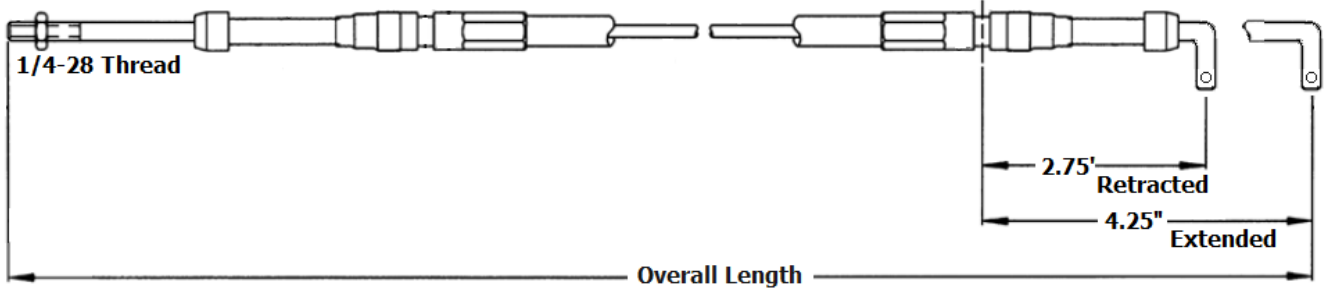

John Deere Winch Control Cables

Type 1—Bent rod end, 3" Travel

Bunker Hill #	John Deere #	Length
60-00008	AT48916	51.25"
60-00044	AT49681	66.12"

Type 2—Bent rod end, 2" Travel

Bunker Hill #	John Deere #	Length
60-00132	AT12824	51-1/4"

Type 3—Bent rod end, 1" Travel

Bunker Hill #	John Deere #	Length
60-00038	T19848	36"
60-00039	AT114506	50"
60-00154	AT22675	25-1/8"

John Deere Winch Control Cables

Type 4—1/4" threaded ends, 2" Travel

Bunker Hill #	John Deere #	Length
60-00015	AT151408	77"

Type 5—1/4" threaded ends, 3" Travel

Bunker Hill #	John Deere #	Length
60-00026	AT37533	90"

Type 6—5/16" threaded ends, 2" Travel

Bunker Hill #	John Deere #	Length
60-00063	AT139771	52.75"
60-00064	AT385555	93"
60-00065	AT221944	94.25"
60-00052	AT128907	123"
60-00054	AT326796	135"