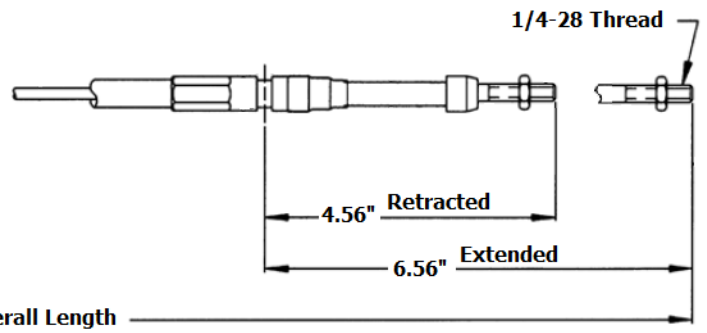

John Deere Winch Control Cables

Type 1—Bent rod end, 3" Travel

Bunker Hill #	John Deere #	Length
60-00008	AT48916	51.25"
60-00044	AT49681	66.12"

Type 2—Bent rod end, 2" Travel

Bunker Hill #	John Deere #	Length
60-00132	AT12824	51-1/4"

Type 3—Bent rod end, 1" Travel

Bunker Hill #	John Deere #	Length
60-00038	T19848	36"
60-00039	AT114506	50"
60-00154	AT22675	25-1/8"

John Deere Winch Control Cables

Type 4—1/4" threaded ends, 2" Travel

Bunker Hill #	John Deere #	Length
60-00015	AT151408	77"

Type 5—1/4" threaded ends, 3" Travel

Bunker Hill #	John Deere #	Length
60-00026	AT37533	90"

Type 6—5/16" threaded ends, 2" Travel

Bunker Hill #	John Deere #	Length
60-00063	AT139771	52.75"
60-00064	AT385555	93"
60-00065	AT221944	94.25"
60-00052	AT128907	123"
60-00054	AT326796	135"