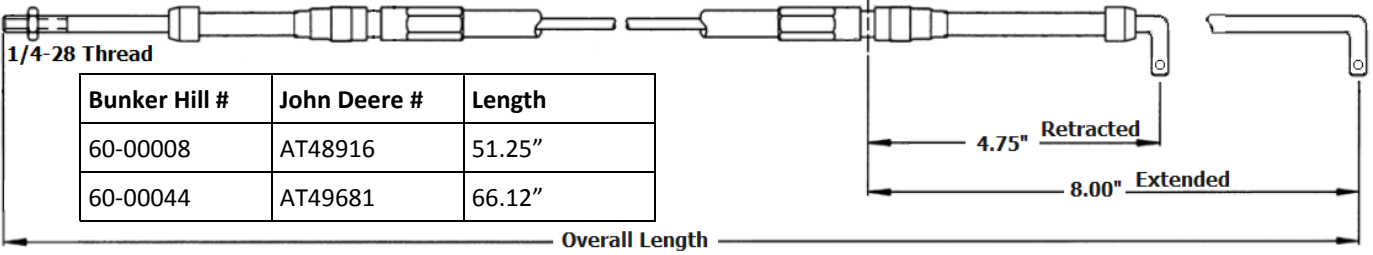

John Deere Winch Control Cables

Type 1—Bent rod end, 3" Travel

Bunker Hill #	John Deere #	Length
60-00008	AT48916	51.25"
60-00044	AT49681	66.12"

Type 2—Bent rod end, 2" Travel

Bunker Hill #	John Deere #	Length
60-00132	AT12824	51-1/4"

Type 3—Bent rod end, 1" Travel

Bunker Hill #	John Deere #	Length
60-00038	T19848	36"
60-00039	AT114506	50"
60-00154	AT22675	25-1/8"

John Deere Winch Control Cables

Type 4—1/4" threaded ends, 2" Travel

Bunker Hill #	John Deere #	Length
60-00015	AT151408	77"

Type 5—1/4" threaded ends, 3" Travel

Bunker Hill #	John Deere #	Length
60-00026	AT37533	90"

Type 6—5/16" threaded ends, 2" Travel

Bunker Hill #	John Deere #	Length
60-00063	AT139771	52.75"
60-00064	AT385555	93"
60-00065	AT221944	94.25"
60-00052	AT128907	123"
60-00054	AT326796	135"