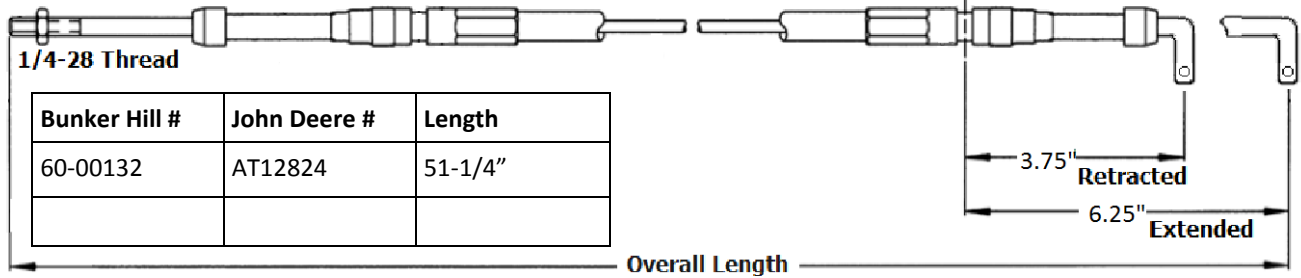

John Deere Winch Control Cables

Type 1—Bent rod end, 3" Travel

Bunker Hill #	John Deere #	Length
60-00008	AT48916	51.25"
60-00044	AT49681	66.12"

Type 2—Bent rod end, 2" Travel

Bunker Hill #	John Deere #	Length
60-00132	AT12824	51-1/4"

Type 3—Bent rod end, 1" Travel

Bunker Hill #	John Deere #	Length
60-00038	T19848	36"
60-00039	AT114506	50"
60-00154	AT22675	25-1/8"

John Deere Winch Control Cables

Type 4—1/4" threaded ends, 2" Travel

Bunker Hill #	John Deere #	Length
60-00015	AT151408	77"

Type 5—1/4" threaded ends, 3" Travel

Bunker Hill #	John Deere #	Length
60-00026	AT37533	90"

Type 6—5/16" threaded ends, 2" Travel

Bunker Hill #	John Deere #	Length
60-00063	AT139771	52.75"
60-00064	AT385555	93"
60-00065	AT221944	94.25"
60-00052	AT128907	123"
60-00054	AT326796	135"